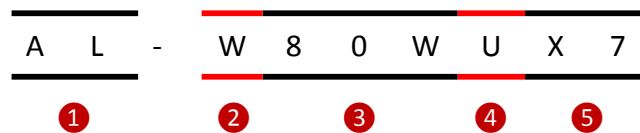

### Applications:

- Used in automobile lights: Fog lights
- Other Lighting

**Product Specifications:**

|                          |                |
|--------------------------|----------------|
| Input Voltage            | 12-28V DC      |
| Wattage                  | 80W            |
| Operating Temperature    | -20°C ~ +60°C  |
| Storage Temperature      | -30°C ~ +70°C  |
| Net Weight per piece (g) | 33g            |
| Certifications           | RoHS Compliant |
| Size                     | ∅ 14*62mm      |

**Product Selection Guide:**

| Part No.    | Beam Angle | Total Lumens | CCT        | Color | CRI |
|-------------|------------|--------------|------------|-------|-----|
| AL-W80WU-X7 | 360°       | 800±10%      | 5500-6500K | White | ≥70 |