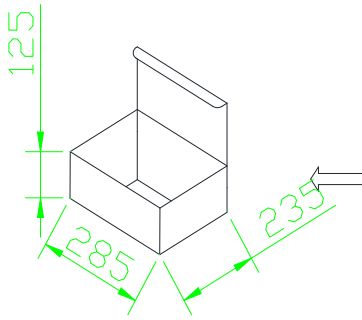

Package Dimension:

Small carton
285L*235W*125Hmm
(11.22"L*9.21"W*4.92"H)
24pcs Automotive light inside

Installation Instructions and Warnings:

- Turn off power before inspection, installation, or removal.
- Not for use where exposed to the weather
- Do not use in totally enclosed fixtures.
- Not for use with dimmers.
- Please make sure to use a suitable adapter. Please mind the minimum load of your adapter.

Notes:

The part number, type, and specifications mentioned in this document are subject to future change and improvement without notice. Before production usage customer should refer to the latest datasheet for the updated specifications.