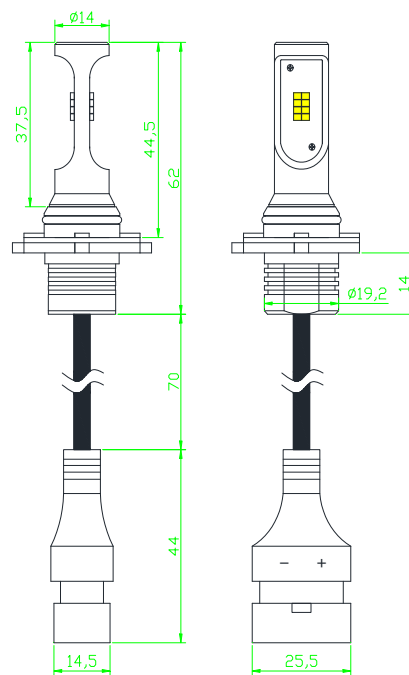

### Applications:

- Used in automobile lights: Fog lights
- Other Lighting

**Product Specifications:**

|                          |                |
|--------------------------|----------------|
| Input Voltage            | 12-28V DC      |
| Wattage                  | 80W            |
| Operating Temperature    | -20°C ~ +60°C  |
| Storage Temperature      | -30°C ~ +70°C  |
| Net Weight per piece (g) | 33g            |
| Certifications           | RoHS Compliant |
| Size                     | ∅ 14*62mm      |

**Product Selection Guide:**

| Part No.    | Beam Angle | Total Lumens | CCT        | Color | CRI |
|-------------|------------|--------------|------------|-------|-----|
| AL-W80WU-X7 | 360°       | 800±10%      | 5500-6500K | White | ≥70 |

### Product Dimensions:

### Notes:

1. All dimensions unit in mm
2. Tolerances are  $\pm 1$  mm unless otherwise noted.