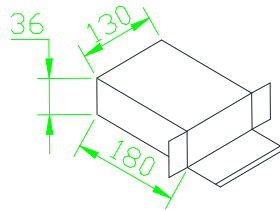

### Product Dimensions:

#### Notes:

1. All dimensions unit in mm
2. Tolerances are  $\pm 0.5\text{mm}$  unless otherwise noted.

### Package Dimension:

Small carton  
180L\*130W\*36Hmm  
(7.08"L\*5.12"W\*1.42"H)  
1pcs Panel light inside

Big carton  
560L\*380W\*280Hmm  
22.05"L\*14.96"W\*11.02"H  
60pcs Small carton inside