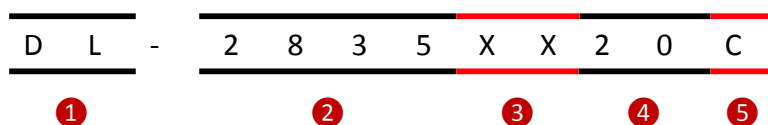

Product Specifications:

Light guide plate	Light guide plate
Lamp Shell	Aluminium Alloy
Input Voltage	85-265V AC
Wattage	5W
Power Factor	PF≥0.8
Operating frequency	50-60Hz
Operating Temperature	-20°C ~ +60°C
Storage Temperature	-30°C ~ +70°C
Net Weight per piece (Kg)	0.15Kg
Certifications	RoHS Compliant
Size	Ø110*10mm
Hole Diameter	Ø95mm

Product Selection Guide:

Part No.	Beam Angle	Total Lumens	CCT	Color	CRI
DL-2835WW20C	120°	240±5%	2700-3500K	Warm White	≥80
DL-2835NW20C	120°	240±5%	4000-4500K	Neuter White	≥80
DL-2835W20C	120°	240±5%	5500-6500K	White	≥80