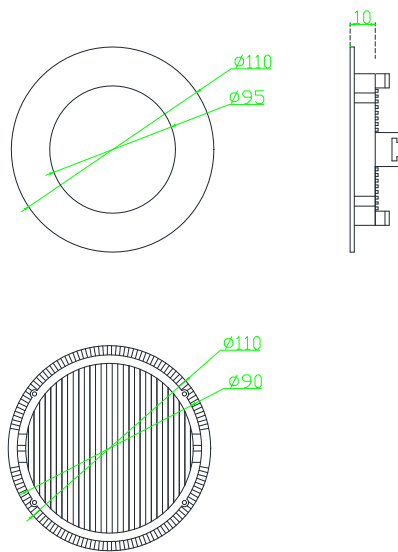

Light guide plate	Light guide plate
Lamp Shell	Aluminium Alloy
Input Voltage	85-265V AC
Wattage	5W
Power Factor	PF≥0.8
Operating frequency	50-60Hz
Operating Temperature	-20°C ~ +60°C
Storage Temperature	-30°C ~ +70°C
Net Weight per piece (Kg)	0.15Kg
Certifications	RoHS Compliant
Size	Ø110*10mm
Hole Diameter	Ø95mm

### Product Dimensions:

#### Notes:

1. All dimensions unit in mm
2. Tolerances are  $\pm 0.5\text{mm}$  unless otherwise noted.

### Package Dimension:

Small carton  
180L\*130W\*36Hmm  
(7.08"L\*5.12"W\*1.42"H)  
1pcs Panel light inside

Big carton  
560L\*380W\*280Hmm  
22.05"L\*14.96"W\*11.02"H  
60pcs Small carton inside