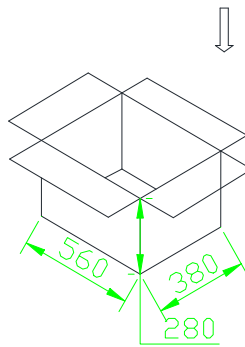

### Product Dimensions:

#### Notes:

1. All dimensions unit in mm
2. Tolerances are  $\pm 0.5\text{mm}$  unless otherwise noted.

### Package Dimension:

Small carton  
180L\*130W\*36Hmm  
(7.08"L\*5.12"W\*1.42"H)  
1pcs Panel light inside

Big carton  
560L\*380W\*280Hmm  
22.05"L\*14.96"W\*11.02"H  
60pcs Small carton inside