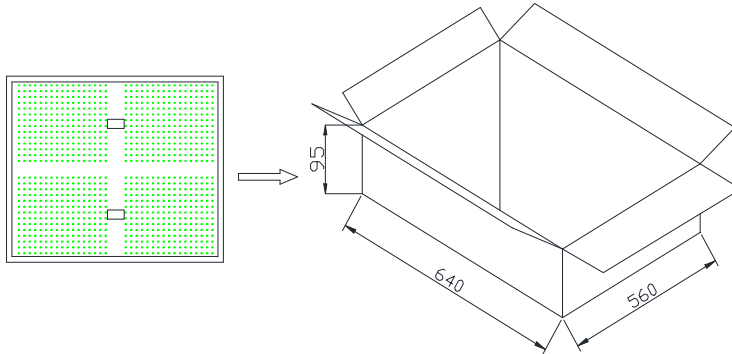

Applications:

- For hemp plants Lighting
- Other Lighting

Product Specifications:

Lamp Shell	Aluminium
Input Voltage	100-277V AC
Wattage	400W
PPFD	Height:24" /0.6m, 465 μ mol/(m • s)
	Height:36" /0.8m, 295 μ mol/(m • s)
PPF	660.4 μ mol/s
Light Efficiency	149.6lm/W
PPF Efficiency	2.32 μ mol/S /W (\pm 0.3)
Spectrum	Full spectrum
Power Factor	PF \geq 0.9
Operating frequency	50-60Hz
Operating Temperature	-25°C ~ +45°C
Storage Temperature	-30°C ~ +60°C
Net Weight per piece (Kg)	5.6KG
Certifications	CE Certification;RoHS Compliant
Size	600*480*55mm

Product Selection Guide:

Part No.	Beam Angle	Total Lumens	CCT/ wavelength	Color
PG-W400WCF	120°	--	661nm	Full spectrum

①	PG:	Product Type.
②	W:	W-Full spectrum
③	400W:	The LED power is 400W
④	C:	AC100-277V
⑤	F:	Shell type

Product Dimensions:

Notes:

1. All dimensions unit in mm
2. Tolerances are ± 5 mm unless otherwise noted.

Package Dimension:

Medium carton
640L*560W*95Hmm
25.2"L*22.05"W*3.74"H
1pcs LED Products inside

Installation Instructions and Warnings: