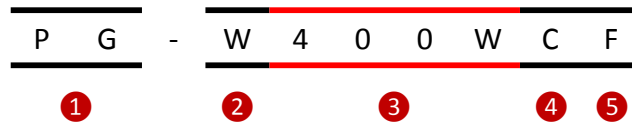

Applications:

- For hemp plants Lighting
- Other Lighting

Product Specifications:

Lamp Shell	Aluminium
Input Voltage	100-277V AC
Wattage	400W
PPFD	Height:24" /0.6m, 465 μ mol/(m • s)
	Height:36" /0.8m, 295 μ mol/(m • s)
PPF	660.4 μ mol/s
Light Efficiency	149.6lm/W
PPF Efficiency	2.32 μ mol/S /W (\pm 0.3)
Spectrum	Full spectrum
Power Factor	PF \geq 0.9
Operating frequency	50-60Hz
Operating Temperature	-25°C ~ +45°C
Storage Temperature	-30°C ~ +60°C
Net Weight per piece (Kg)	5.6KG
Certifications	CE Certification;RoHS Compliant
Size	600*480*55mm

Product Selection Guide:

Part No.	Beam Angle	Total Lumens	CCT/ wavelength	Color
PG-W400WCF	120°	--	661nm	Full spectrum

①	PG:	Product Type.
②	W:	W-Full spectrum
③	400W:	The LED power is 400W
④	C:	AC100-277V
⑤	F:	Shell type