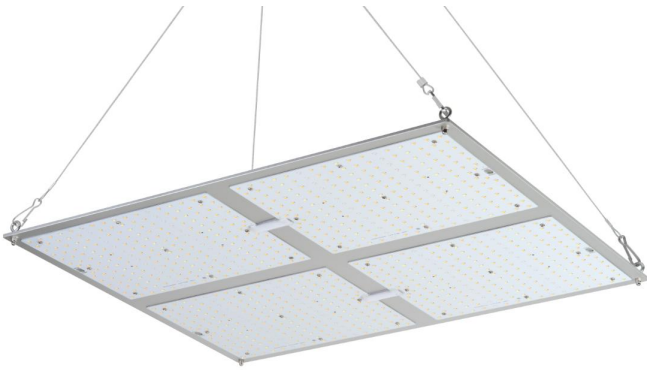

Features:

- Provide 120° beam angles.
- Easy Installation:
- Low Power Consumption: Less than 400 Watts.
- Long lifetime: 25000 hours (L₇₀).
- Sturdy Construction:
 - Aluminium Lamp Shell.
- Operating temperature: -25°C~+45°C.
- 100-277V AC input.
- LED Type : 2835 LED /952PCS.
- Full spectrum.
- Not dimmable.

Applications:

- For hemp plants Lighting
- Other Lighting

Product Specifications:

Lamp Shell	Aluminium
Input Voltage	100-277V AC
Wattage	400W
PPFD	Height:24" /0.6m, 465 μ mol/(m • s)
	Height:36" /0.8m, 295 μ mol/(m • s)
PPF	660.4 μ mol/s
Light Efficiency	149.6lm/W
PPF Efficiency	2.32 μ mol/S /W (\pm 0.3)
Spectrum	Full spectrum
Power Factor	PF \geq 0.9
Operating frequency	50-60Hz
Operating Temperature	-25°C ~ +45°C
Storage Temperature	-30°C ~ +60°C
Net Weight per piece (Kg)	5.6KG
Certifications	CE Certification;RoHS Compliant
Size	600*480*55mm

Product Selection Guide:

Part No.	Beam Angle	Total Lumens	CCT/ wavelength	Color
PG-W400WCF	120°	--	661nm	Full spectrum

①	PG:	Product Type.
②	W:	W-Full spectrum
③	400W:	The LED power is 400W
④	C:	AC100-277V
⑤	F:	Shell type

Product Dimensions:

Notes:

1. All dimensions unit in mm
2. Tolerances are ± 5 mm unless otherwise noted.

Package Dimension:

Medium carton
640L*560W*95Hmm
25.2"L*22.05"W*3.74"H
1pcs LED Products inside

Installation Instructions and Warnings: