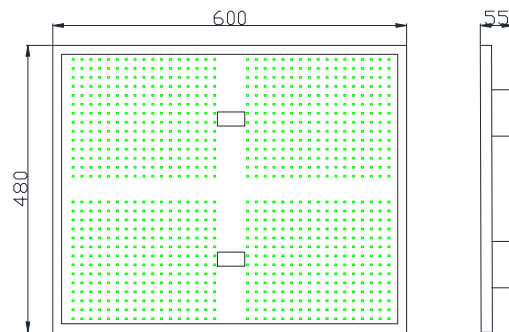

Applications:

- For hemp plants Lighting
- Other Lighting

Product Specifications:

Lamp Shell	Aluminium
Input Voltage	100-277V AC
Wattage	400W
PPFD	Height:24" /0.6m, 465 μ mol/(m • s)
	Height:36" /0.8m, 295 μ mol/(m • s)
PPF	660.4 μ mol/s
Light Efficiency	149.6lm/W
PPF Efficiency	2.32 μ mol/S /W (\pm 0.3)
Spectrum	Full spectrum
Power Factor	PF \geq 0.9
Operating frequency	50-60Hz
Operating Temperature	-25°C ~ +45°C
Storage Temperature	-30°C ~ +60°C
Net Weight per piece (Kg)	5.6KG
Certifications	CE Certification;RoHS Compliant
Size	600*480*55mm

Product Selection Guide:

Part No.	Beam Angle	Total Lumens	CCT/ wavelength	Color
PG-W400WCF	120°	--	661nm	Full spectrum

①	PG:	Product Type.
②	W:	W-Full spectrum
③	400W:	The LED power is 400W
④	C:	AC100-277V
⑤	F:	Shell type

Product Dimensions:

Notes:

1. All dimensions unit in mm
2. Tolerances are ± 5 mm unless otherwise noted.

Package Dimension:

Medium carton
640L*560W*95Hmm
25.2"L*22.05"W*3.74"H
1pcs LED Products inside

Installation Instructions and Warnings: